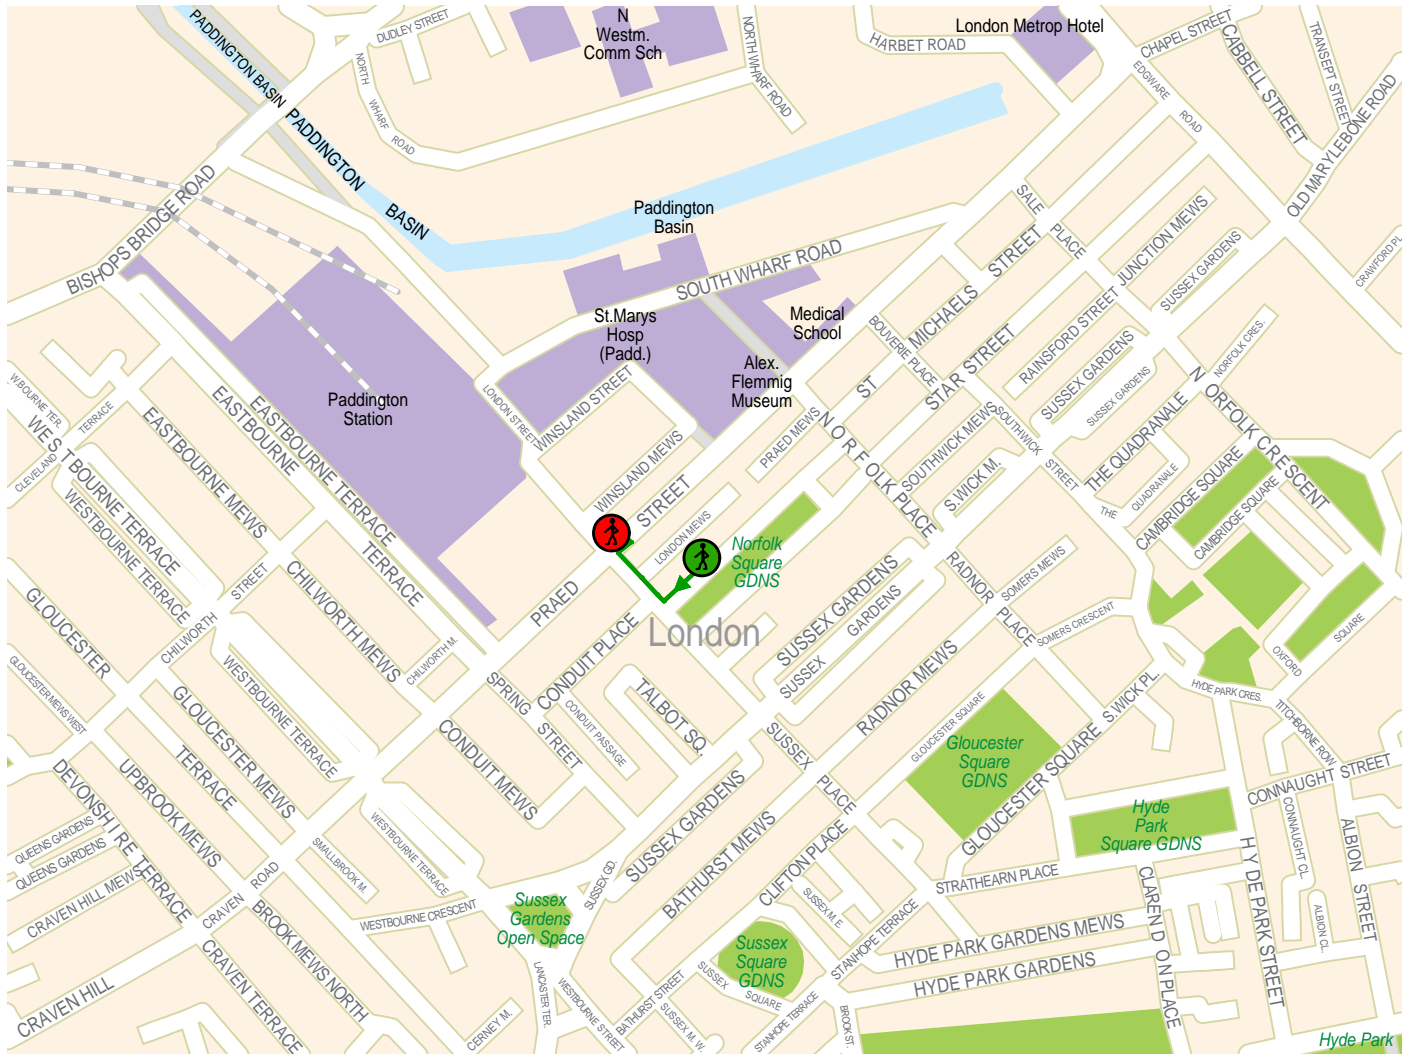

Suggested Path from London 22 Norfolk Square to London 144 Praed Street.

© 2003 NAVTEQ/PTV AG/Map&Guide

Walk
 Departure with walk
 Arrival with walk

1.	From London 22 Norfolk Square.	
2.	Norfolk Square	50 m
3.	Turn Right Into London Street	60 m 110 m
4.	Turn Right Into Praed Street	10 m 120 m
5.	Arrive at London 144 Praed Street.	